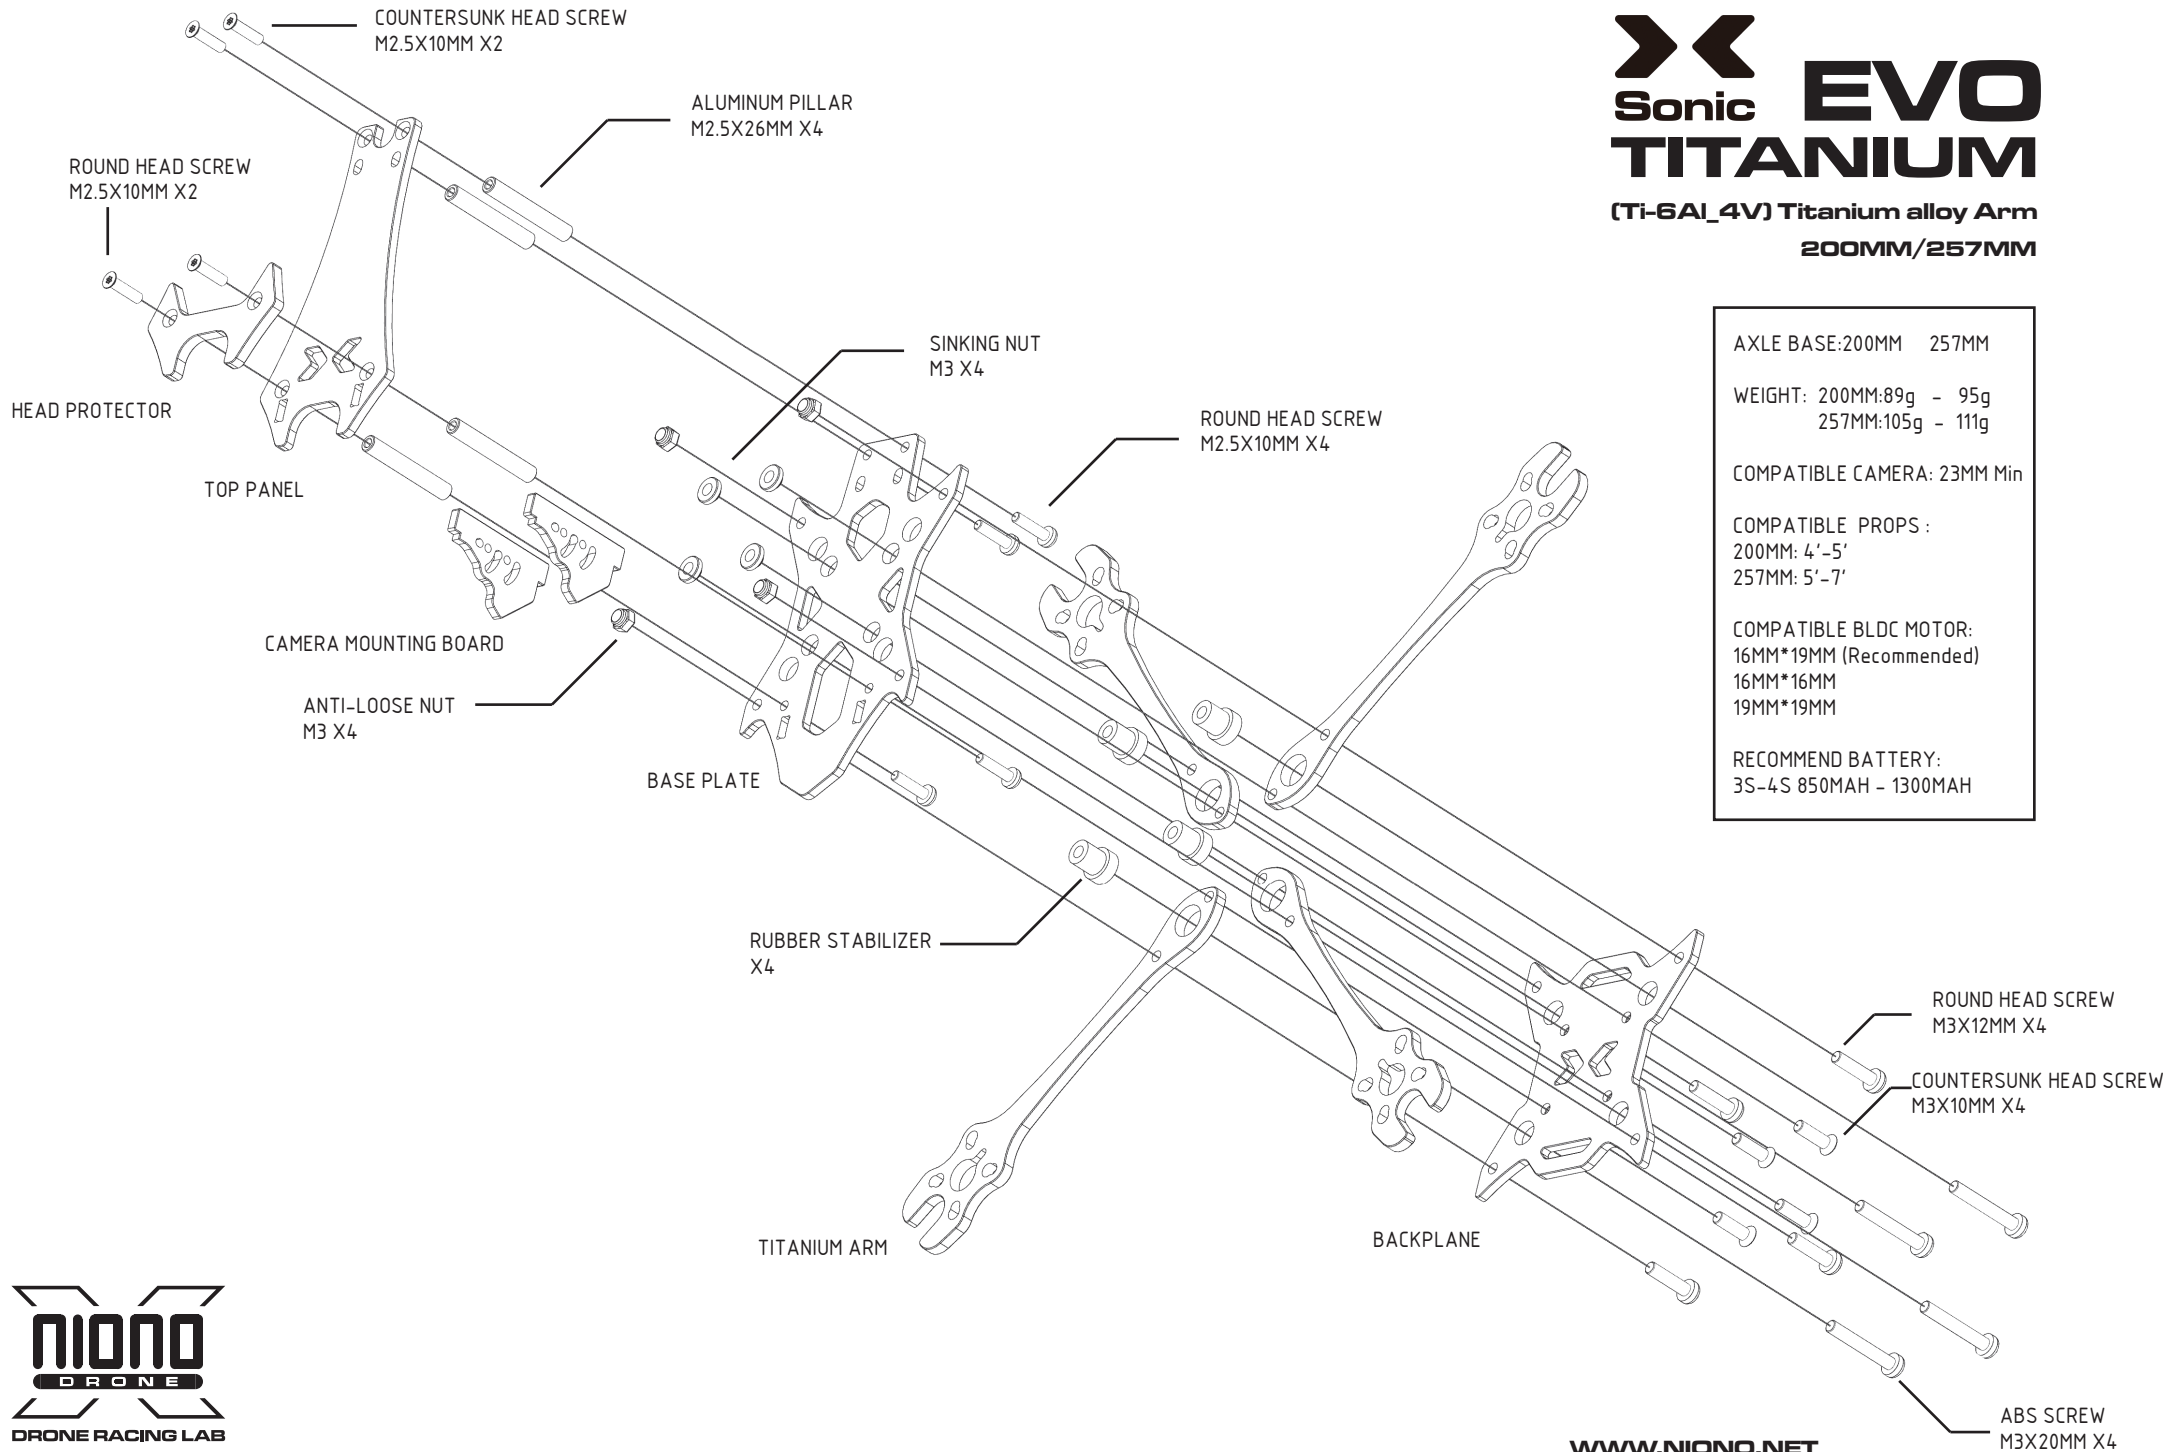

# Sonic EVO TITANIUM

(Ti-6Al-4V) Titanium alloy Arm  
200MM/257MM

AXLE BASE:200MM	257MM
WEIGHT: 200MM:89g	- 95g
	257MM:105g - 111g
COMPATIBLE CAMERA: 23MM Min	
COMPATIBLE PROPS :	
200MM:	4'-5'
257MM:	5'-7'
COMPATIBLE BLDC MOTOR:	
16MM*19MM (Recommended)	
16MM*16MM	
19MM*19MM	
RECOMMEND BATTERY:	
3S-4S 850MAH - 1300MAH	